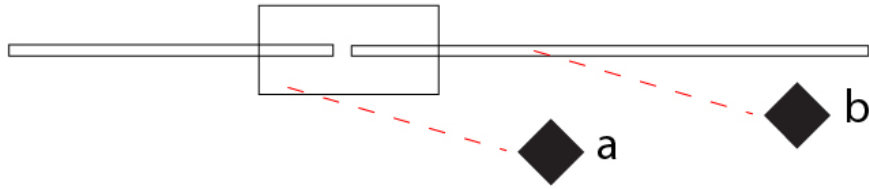

SPILO 2 ROD RECESSED

D46031-

PROJECT _____

TYPE _____

SPECIFIER _____

QUANTITY _____

DATE _____

D