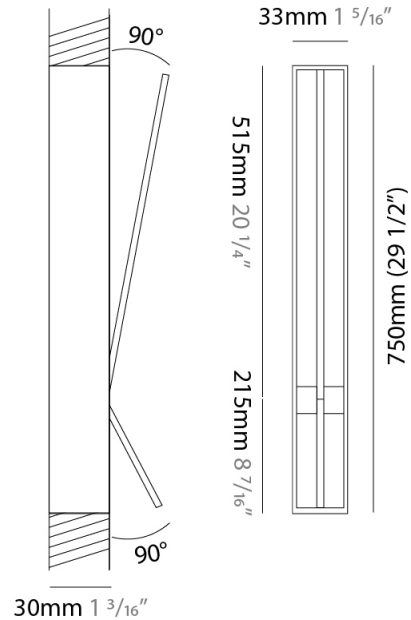

GENERAL

Series: Spillo
 Subseries: Spillo 2 Rod
 Brand: Icone
 Division: Design
 Mounting Type: Recessed
 Mounting Location: Wall
 Subcategory: Ambient

PHYSICAL

Shape: Rectangle
 Width (mm): 33
 Width (in): 1 ⁵/₁₆
 Height (mm): 750
 Height (in): 29 ¹/₂
 Min. Recessing Depth (mm): 30
 Min. Recessing Depth (in): 1 ³/₁₆
 Light Distribution: Adjustable
[Fixture Finish: WHI / BLK / CHR / BGD](#)
 Fixture Material: Brass

LED

[Color Temperature \(°K\): 2700 / 3000](#)
 Nominal Lumen (lm): 770
 CRI: >90 CRI
 Lamp Life (hrs): 50000

OPTICAL

Adjustability: Tilt 90°

RATINGS AND CERTIFICATIONS

Certified By: Certified for North American Standards
 IP rating: IP20

GENERAL

Series: Spillo
 Subseries: Spillo 2 Rod
 Brand: Icone
 Division: Design
 Mounting Type: Recessed
 Mounting Location: Wall
 Subcategory: Ambient

PHYSICAL

Shape: Rectangle
 Width (mm): 33
 Width (in): 1 ⁵/₁₆
 Height (mm): 1150
 Height (in): 45 ¹/₄
 Min. Recessing Depth (mm): 30
 Min. Recessing Depth (in): 1 ³/₁₆
 Light Distribution: Adjustable
[Fixture Finish: WHI / BLK / CHR / BGD](#)
 Fixture Material: Brass

GENERAL

Series: Spillo
 Subseries: Spillo 2 Rod
 Brand: Icone
 Division: Design
 Mounting Type: Recessed
 Mounting Location: Ceiling
 Subcategory: Ambient

PHYSICAL

Shape: Rectangle
 Length (mm): 50
 Length (in): 1 ¹⁵/₁₆
 Width (mm): 600
 Width (in): 23 ⁵/₆
 Height (mm): 400
 Height (in): 15 ³/₄
 Light Distribution: Adjustable
 Fixture Finish: WHI / BLK / CHR / BGD
 Fixture Material: Brass