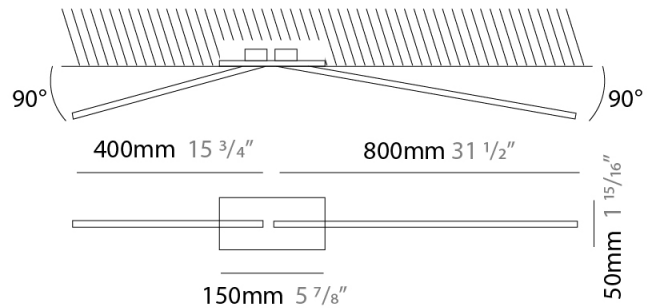

GENERAL

Series: Spillo
 Subseries: Spillo 2 Rod
 Brand: Icone
 Division: Design
 Mounting Type: Recessed
 Mounting Location: Wall
 Subcategory: Ambient

PHYSICAL

Shape: Rectangle
 Width (mm): 33
 Width (in): 1 ⁵/₁₆
 Height (mm): 750
 Height (in): 29 ¹/₂
 Min. Recessing Depth (mm): 30
 Min. Recessing Depth (in): 1 ³/₁₆
 Light Distribution: Adjustable
[Fixture Finish: WHI / BLK / CHR / BGD](#)
 Fixture Material: Brass

GENERAL

Series: Spillo
 Subseries: Spillo 2 Rod
 Brand: Icone
 Division: Design
 Mounting Type: Recessed
 Mounting Location: Wall
 Subcategory: Ambient

PHYSICAL

Shape: Rectangle
 Width (mm): 33
 Width (in): 1 ⁵/₁₆
 Height (mm): 1150
 Height (in): 45 ¹/₄
 Min. Recessing Depth (mm): 30
 Min. Recessing Depth (in): 1 ³/₁₆
 Light Distribution: Adjustable
[Fixture Finish: WHI / BLK / CHR / BGD](#)
 Fixture Material: Brass

GENERAL

Series: Spillo
 Subseries: Spillo 2 Rod
 Brand: Icone
 Division: Design
 Mounting Type: Recessed
 Mounting Location: Ceiling
 Subcategory: Ambient

PHYSICAL

Shape: Rectangle
 Length (mm): 50
 Length (in): 1 ¹⁵/₁₆
 Width (mm): 1200
 Width (in): 47 ¹/₄
 Height (mm): 800
 Height (in): 31 ¹/₂
 Light Distribution: Adjustable
 Fixture Finish: WHI / BLK / CHR / BGD
 Fixture Material: Brass

LED

Color Temperature (°K): 2700 / 3000
 Nominal Lumen (lm): 1320
 CRI: >90 CRI
 Lamp Life (hrs): 50000

OPTICAL

Adjustability: Tilt 90°

RATINGS AND CERTIFICATIONS

Certified By: Certified for North American Standards
 IP rating: IP20